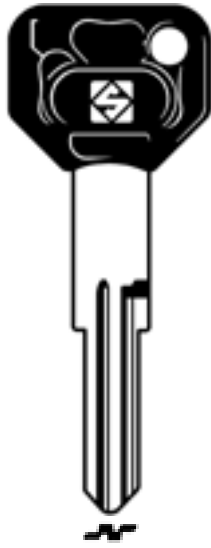

YM31AP

FOR: YMOS

1:1 scale

YM31AP

AL 1-1274

P102

9

185

Boot / Hatchback

Petrol cap

Drawer

ALFA ROMEO
75 MILANO
90
SPIDER

SAP REFERENCES

CYM31AP 10

DIMENSIONS

Blade length (G): 24.000mm (0.945in)

Blade width (H): 7.000mm (0.276in)

CATEGORY

Vehicles

USE

CARS

COMPARATIVE REFERENCES

BOERKEY	1444PS56
CEA	YS29P
CHARLES BIRCH	P164
CURTIS	AR-1444P
ERREBI	YM27P38
EZ-LINE	FT48
HD	YS29P
ILCO	FT48
JMA	AF-13P
KEY-LINE	AR31P
KRAGA	AP341
LOTUS	YO66AP
ORION	YS33P
RR	PYS49
TAYLOR	X166