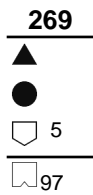

YH25R

FOR: YAMAHA

1:1 scale

YH25R

.... 4101-4150
.... 3551-3600
.... 4701-4750

SAP REFERENCES

CYH25R 10
CYH25R 20

DIMENSIONS

Blade length (G): 19.500mm (0.768in)

Blade width (H): 7.500mm (0.295in)

CATEGORY

Vehicles

USE

CARS

MOTORCYCLES

COMPARATIVE REFERENCES