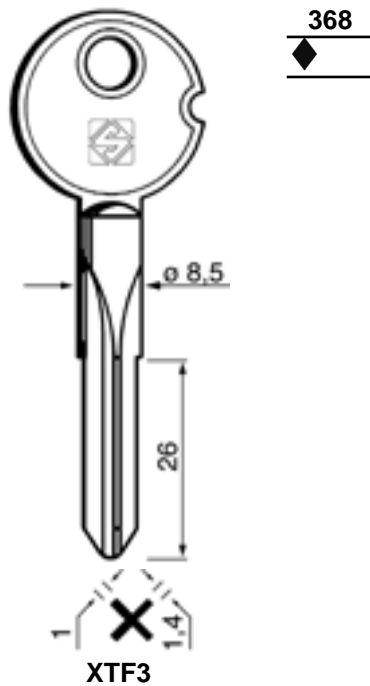

XTF3

FOR: TUFF

1:1 scale

DIMENSIONS

Key length (A): 74.000mm (2.913in)

Stem diameter (B): 8.500mm (0.335in)

CATEGORY

Cruciform