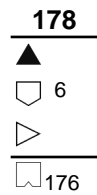

## FOR: WASO

1:1 scale

WAS2R

A ..... 012345  
Z ..... 012345

## DIMENSIONS

**Blade length (G):** 22.800mm (0.898in)  
**Blade width (H):** 7.400mm (0.291in)