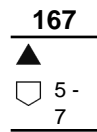

## DIMENSIONS

Blade length (G): 19.500mm (0.768in)

Blade width (H): 6.000mm (0.236in)