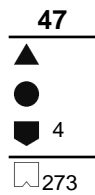

STR5R

FOR: STREBOR

CSTR5R 20

1:1 scale

STR5R

F... 503-581

DIMENSIONS

Blade length (G): 16.300mm (0.642in)

Blade width (H): 5.300mm (0.209in)

CATEGORY

Cylinder lock
Vehicles

USE

CARS
CYLINDERS
FURNITURE CYLINDERS

COMPARATIVE REFERENCES

BOERKEY	1242%
CEA	STE6S
CHARLES BIRCH	6003
CURTIS	STE-6S
ERREBI	ST4R
HD	KB22R
HD	STR5R
LOTUS	SRR1
ORION	STB14L
RR	STR8