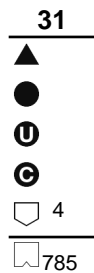

## FOR: PREFER

1:1 scale

PF2

.... 12345

## DIMENSIONS

Blade length (G): 23.400mm (0.921in)

Blade width (H): 8.400mm (0.331in)