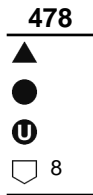

MIT8

FOR: MITSUBISHI

1:1 scale

COLOR VARIANTS

SAP REFERENCES

CMIT8	10
CMIT8	20
CMIT8	61
CMIT8	62
CMIT8	63
CMIT8	64
CMIT8	65
CMIT8	67
CMIT8	68

DIMENSIONS

Blade length (G): 23.800mm (0.937in)

Blade width (H): 8.250mm (0.325in)

CATEGORY

Vehicles

USE

CARS

COMPARATIVE REFERENCES

ANIS	N135
BOERKEY	1509
CANAS	MIT7
CEA	MT7S
CHARLES BIRCH	5992
COLE	MIT-1
CURTIS	MT-1
ERREBI	MIT7
EZ-LINE	MIT1
FUKI	M362
GÜLER	MIT7
HD	MT7S
ILCO	X176
JET	MIT1
JMA	MIT-12
JMA	MIT-16
JMA	MIT-7
KEY-LINE	MT1
LOTUS	MT116
ORION	MS8
RR	MHI15M
TAYLOR	X176