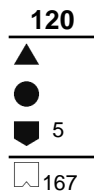

LF26

FOR: LOWE & FLETCHER

1:1 scale

LF26

..... 95000-99000
..... 77001-77500

DIMENSIONS

Blade length (G): 20.200mm (0.795in)

Blade width (H): 7.000mm (0.276in)