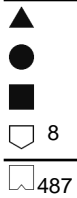

P250

Ignition and steering wheel lock