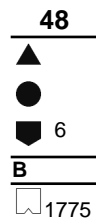

HF75R

FOR: HÄFELE

1:1 scale

HF75R

.... 1-3936

DIMENSIONS

Blade length (G): 17.900mm (0.705in)

Blade width (H): 6.500mm (0.256in)

CATEGORY

Cylinder lock

USE

CYLINDERS

COMPARATIVE REFERENCES

BOERKEY	1786
CHARLES BIRCH	7243
ERREBI	HAF3R
JMA	HAF-2D
KEY-LINE	HFL1
OFFERMANN'S	14H2
FLOOD	
ORION	HAF2L

SILCA CATALOGUE

[Silca 108](#)