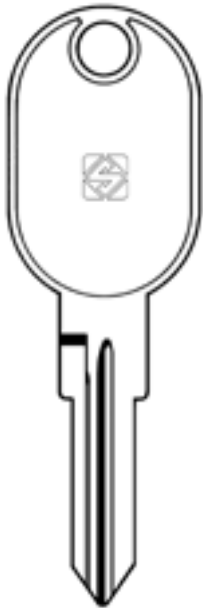

GT15R

FOR: GIOBERT

1:1 scale

GT15R

W 1-9640

571

9

258

COLOR VARIANTS

VEHICLES

Ignition and steering wheel lock

Door lock

Boot / Hatchback

Petrol cap

Drawer

FIAT
COUPE

DIMENSIONS

Blade length (G): 27.300mm (1.075in)

Blade width (H): 8.100mm (0.319in)

CATEGORY

Vehicles

USE

CARS

SECONDARY BRANDS