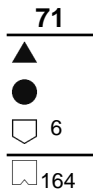

## FOR: CEM

CCEM6 10  
CCEM6 20

1:1 scale

CEM6

TF . . . . 1001-1140

## DIMENSIONS

Blade length (G): 22.200mm (0.874in)  
Blade width (H): 7.500mm (0.295in)