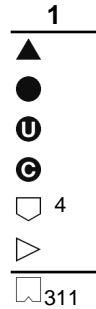

BE200

FOR: BETA

1:1 scale

BE200

.... 123456

COLOR VARIANTS

SILCACOLOR

DIMENSIONS

Blade length (G): 24.800mm (0.976in)

Blade width (H): 8.000mm (0.315in)

CATEGORY

Cylinder lock

USE

CYLINDERS

SAP REFERENCES

CBE200	10
CBE200	20
CBE200	21
CBE200	61
CBE200	62
CBE200	63
CBE200	64
CBE200	67
CBE200	68