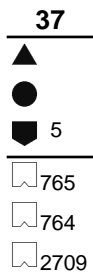

AB17

FOR: ABUS

CAB17 10
CAB17 20

1:1 scale

AB17

..... 12345
.... 1-2000

DIMENSIONS

Blade length (G): 20.800mm (0.819in)
Blade width (H): 7.100mm (0.280in)

CATEGORY

Cylinder lock

USE

CYLINDERS
PADLOCKS

SECONDARY BRANDS

For:
ANCHOR
IMP

COMPARATIVE REFERENCES

BOERKEY	1186%
BOERKEY	1438
CEA	AB13
CHARLES BIRCH	278
CURTIS	AB-13
DOMINION LOCK	AB14
ERREBI	AU11D
HD	AB14
JMA	ABU-47
JMA	ABU-60
KEY-LINE	ABU17
KIS	AB23
KRAGA	Z34
LOTUS	AU8
MISTER MINIT	150
ORION	ABS14
RR	ABS27